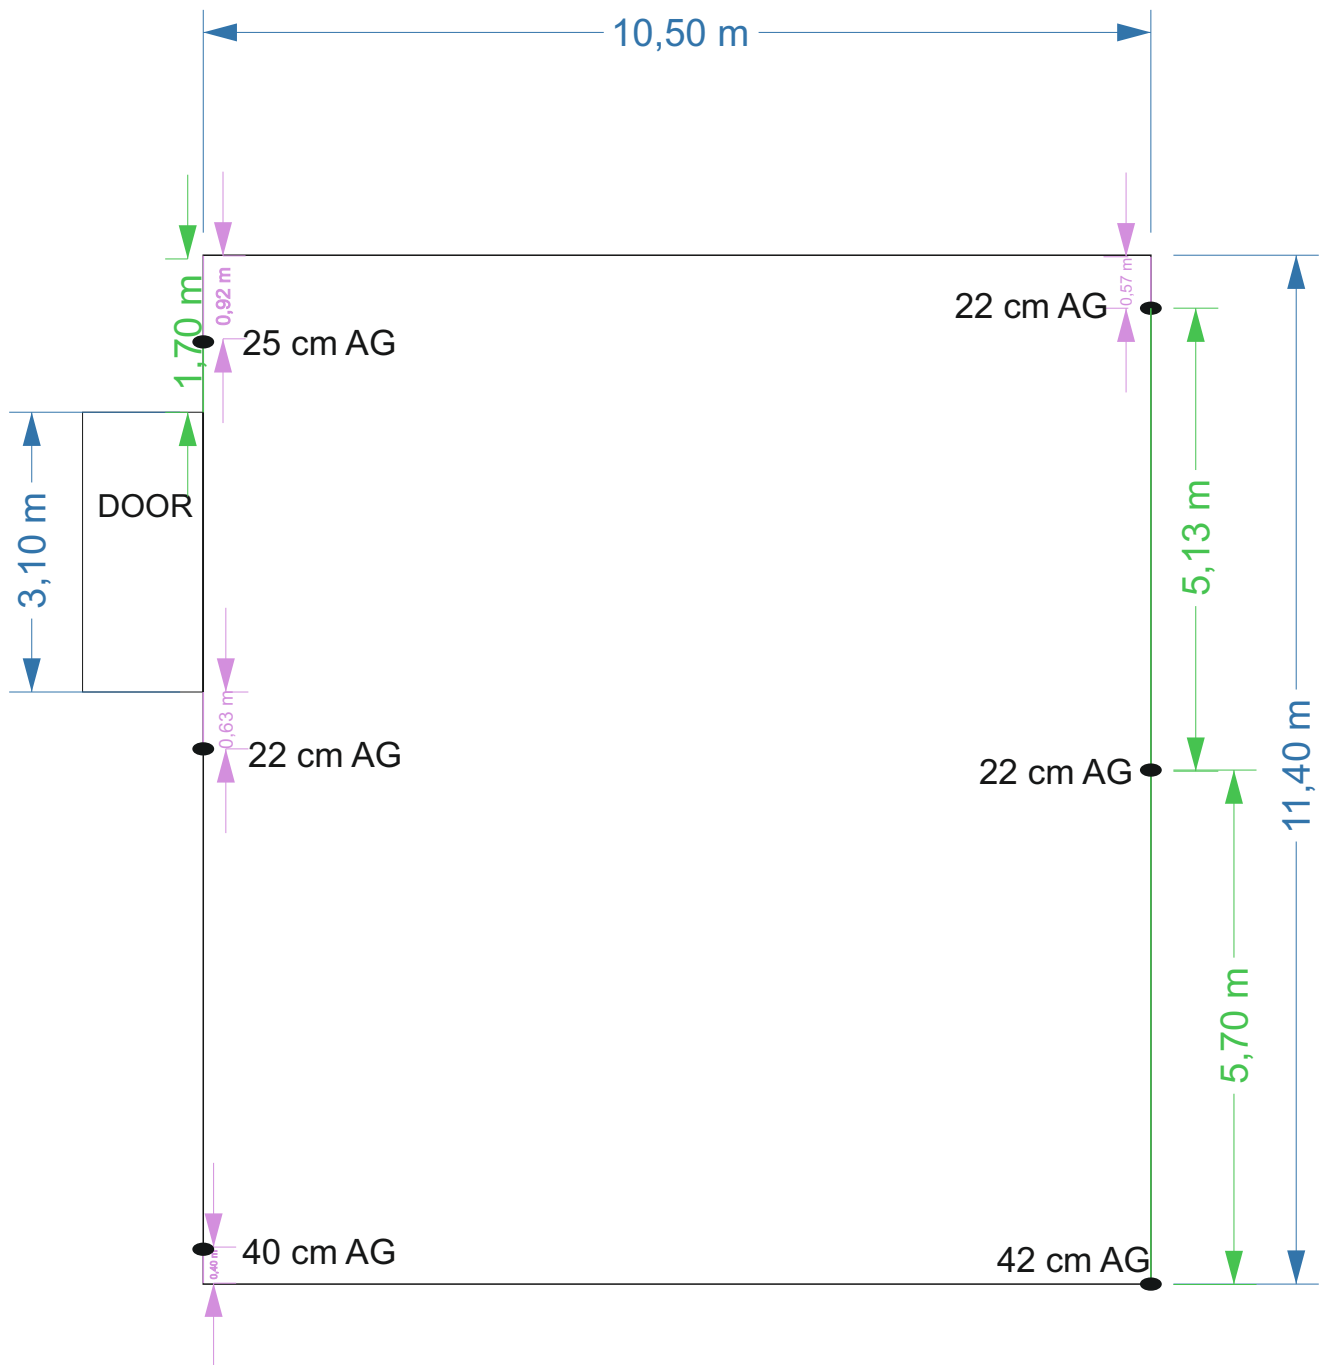

CIRQUEON - RESIDENCY ROOM

Parameters:

Height: 6m

Width: 10,5m

Length: 11,4m

N. of ground points: 6x

Load capacity of GP: 500kg

AG = cm above ground

Type of surface: dance floor

Sound: basic PA

Light: NO STAGE LIGHTS